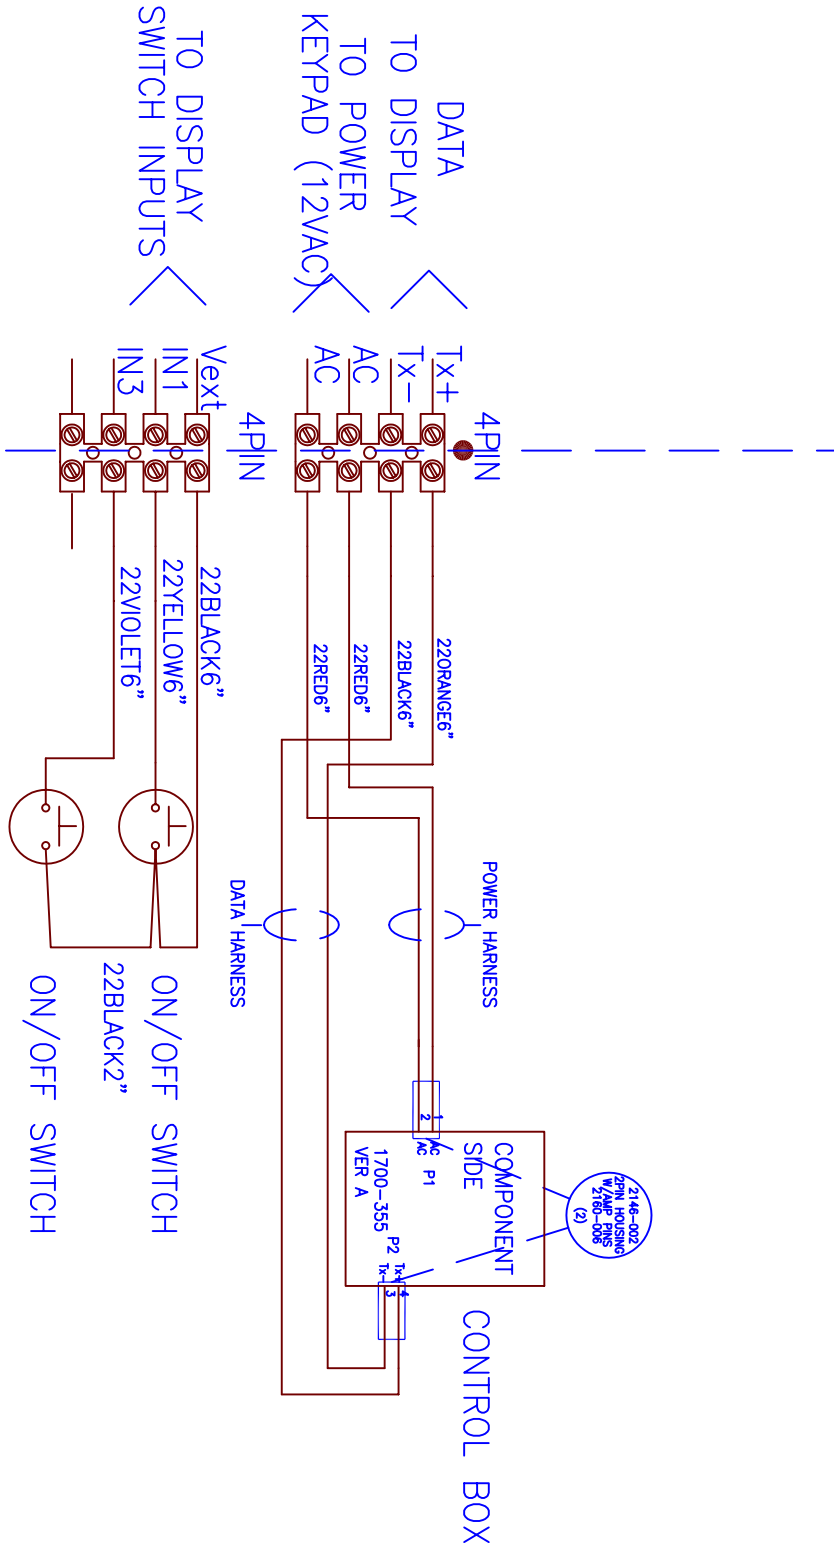

CUSTOMER WIRING → SHOP WIRING →

● -INDICATES SIDE OF TERMINAL BLOCK TO PLACE SHOP WIRES

APPENDIX B

DRAWN BY:
ZBIGNIEW JAKUBCZAK

REMOTE KEYPAD

R:\WIRING\CONTROL_BOX-KEYPAD-2SWITCHES(EDA06-104)