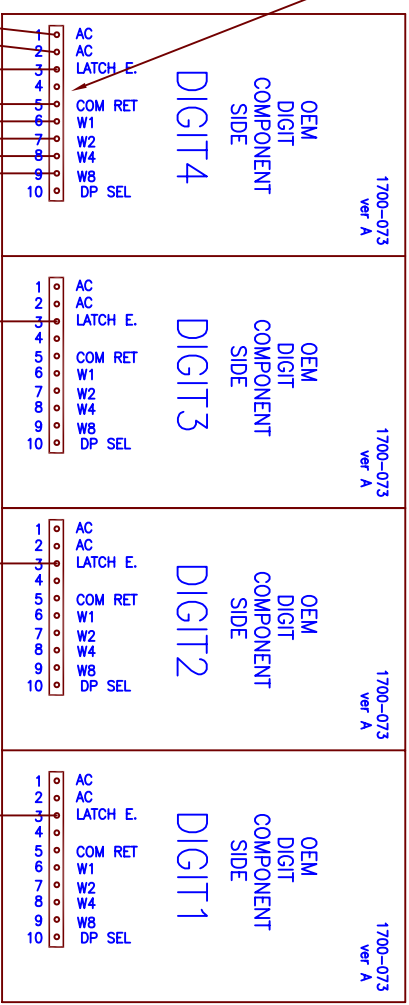

CUSTOMER WIRING → SHOP WIRING →

120VAC@60Hz  
LINECORD

WIRES TERMINATED AT 5mm TERMINAL BLOCKS

FOR DIG 1-4

COMM  
W1  
W2  
W4  
W8

DIG 4 STB  
DIG 3 STB  
DIG 2 STB  
DIG 1 STB

# APPENDIX B

DRAWN BY:  
HENRY BILITZKI

ED400-114-4D-N1

R:\WIRING\ED400-114-4D-N1