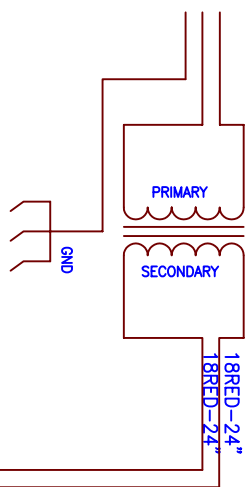

CUSTOMER WIRING → SHOP WIRING →

120VAC@60Hz  
LINECORD

WIRES TERMINATED AT 5mm TERMINAL BLOCKS

FOR DIG 1-4

COMM  
W1  
W2  
W4  
W8

DIG 4 STB  
DIG 3 STB  
DIG 2 STB  
DIG 1 STB

# APPENDIX B

DRAWN BY:  
HENRY BILITZKI

ED400-114-4D-N1

R:\WIRING\ED400-114-4D-N1