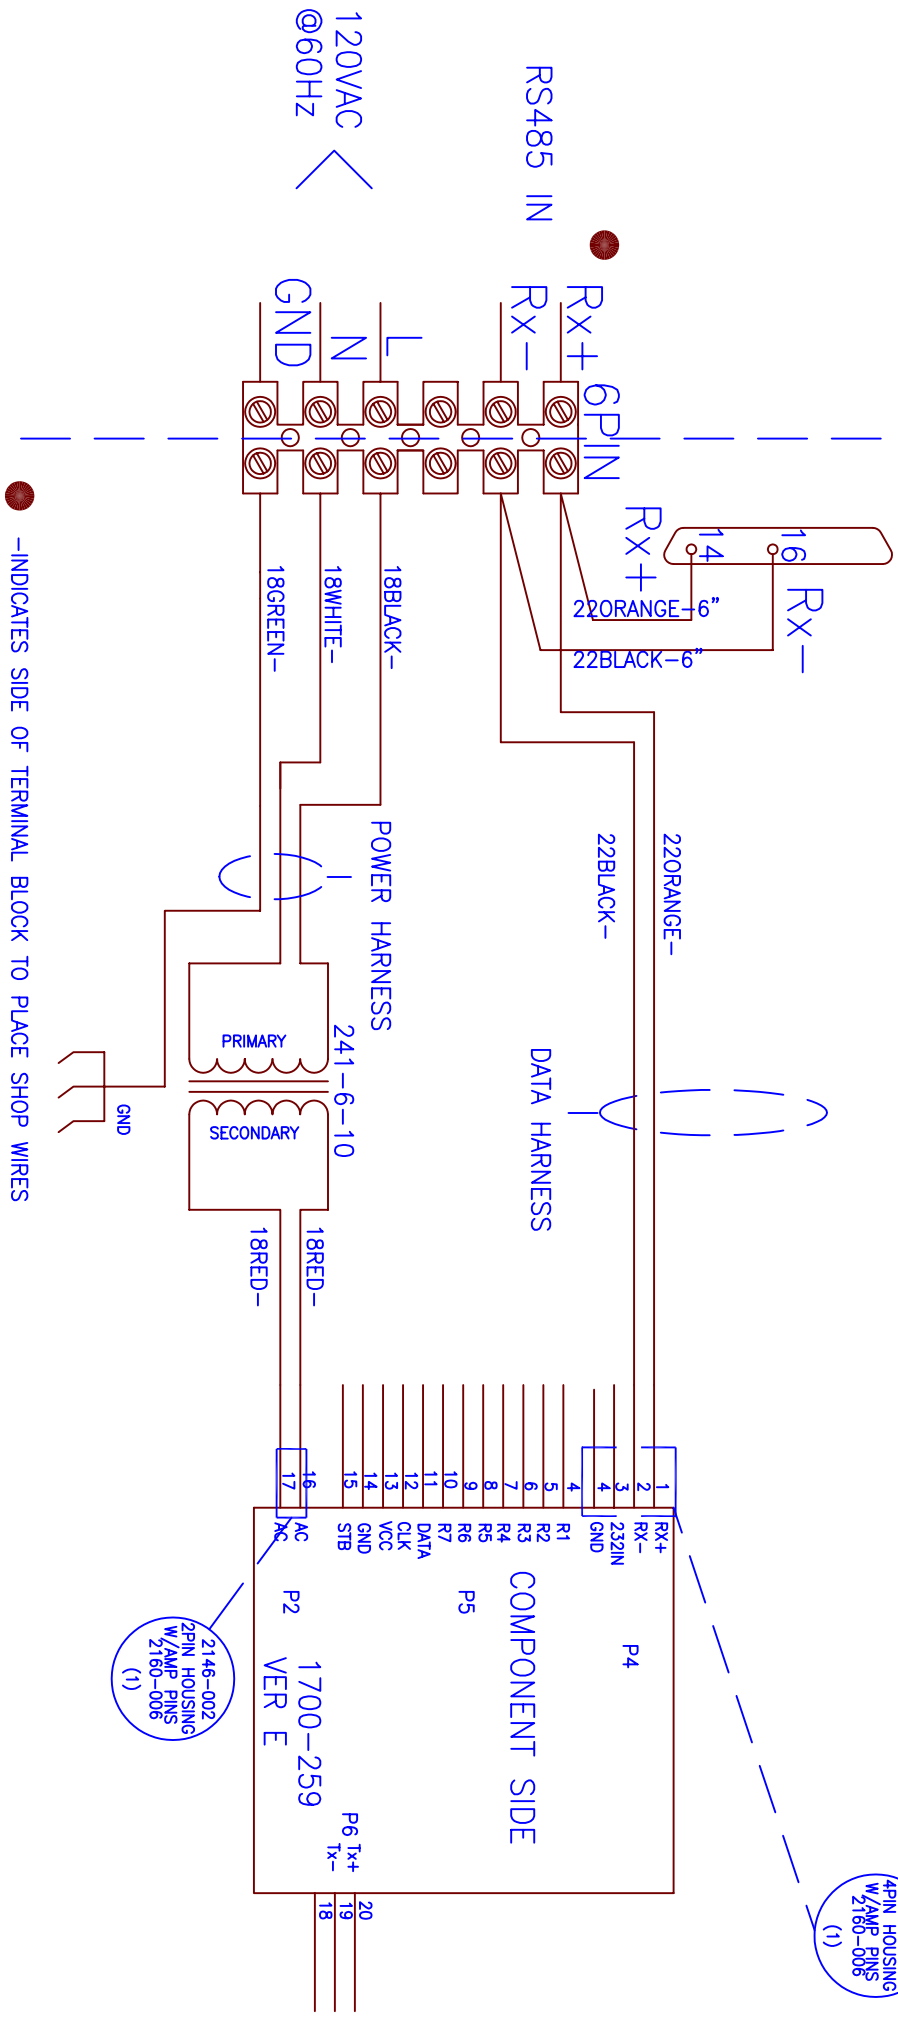

CUSTOMER WIRING | SHOP WIRING

DB25 FEMALE

ED100-1-1605-N1-SR2

-INDICATES SIDE OF TERMINAL BLOCK TO PLACE SHOP WIRES

21-45-004
4PIN HOUSING
W/AMP PINS
2180-006
(1)

21-46-002
2PIN HOUSING
W/AMP PINS
2160-006
(1)

APPENDIX B