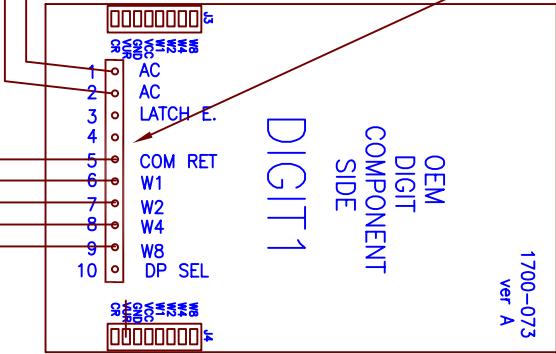

CUSTOMER  
WIRING

SHOP  
WIRING

120VAC@60Hz

LINECORD

WIRES TERMINATED  
AT 5mm TERMINAL BLOCKS

241-4-10

COM  
W1  
W2  
W4  
W8

DIG1

1700-073  
Ver. A