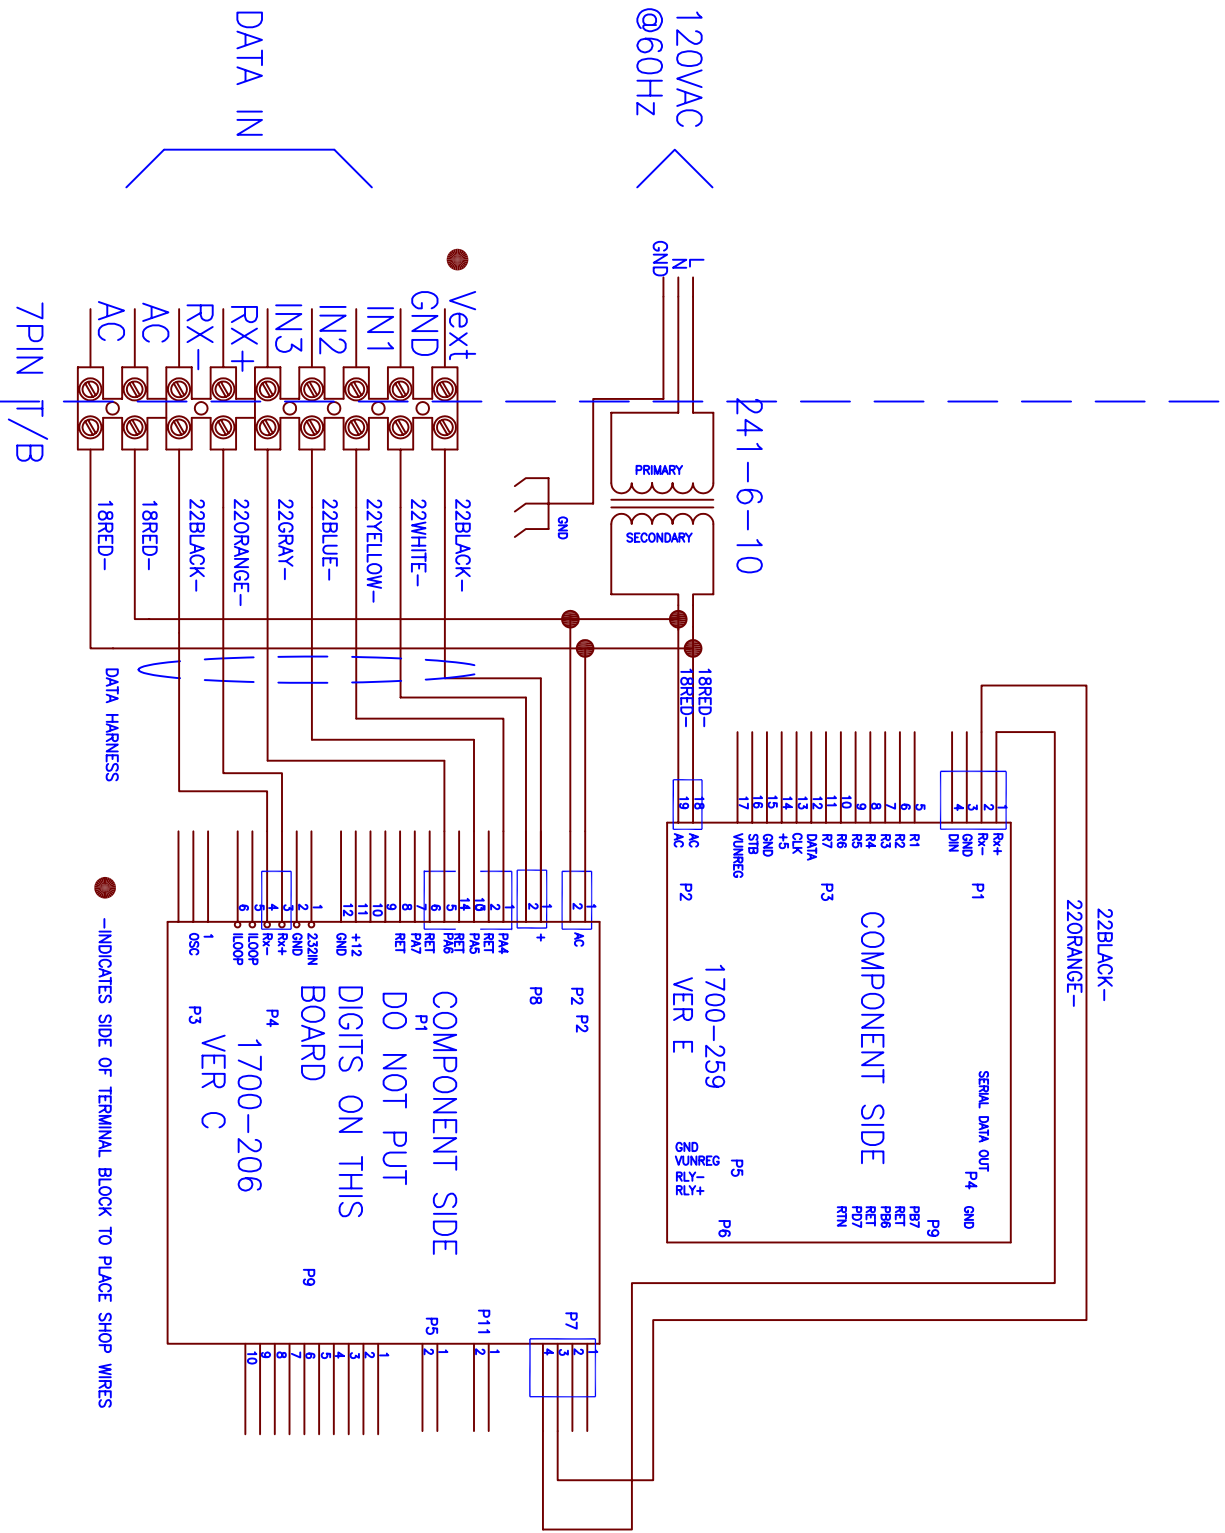

CUSTOMER WIRING ← SHOP WIRING →

● -INDICATES SIDE OF TERMINAL BLOCK TO PLACE SHOP WIRES

APPENDIX B

DRAWN BY:
G. YOUSKEVICH

R:\WIRING\ED800D-104-4D-N4-KY2PN1