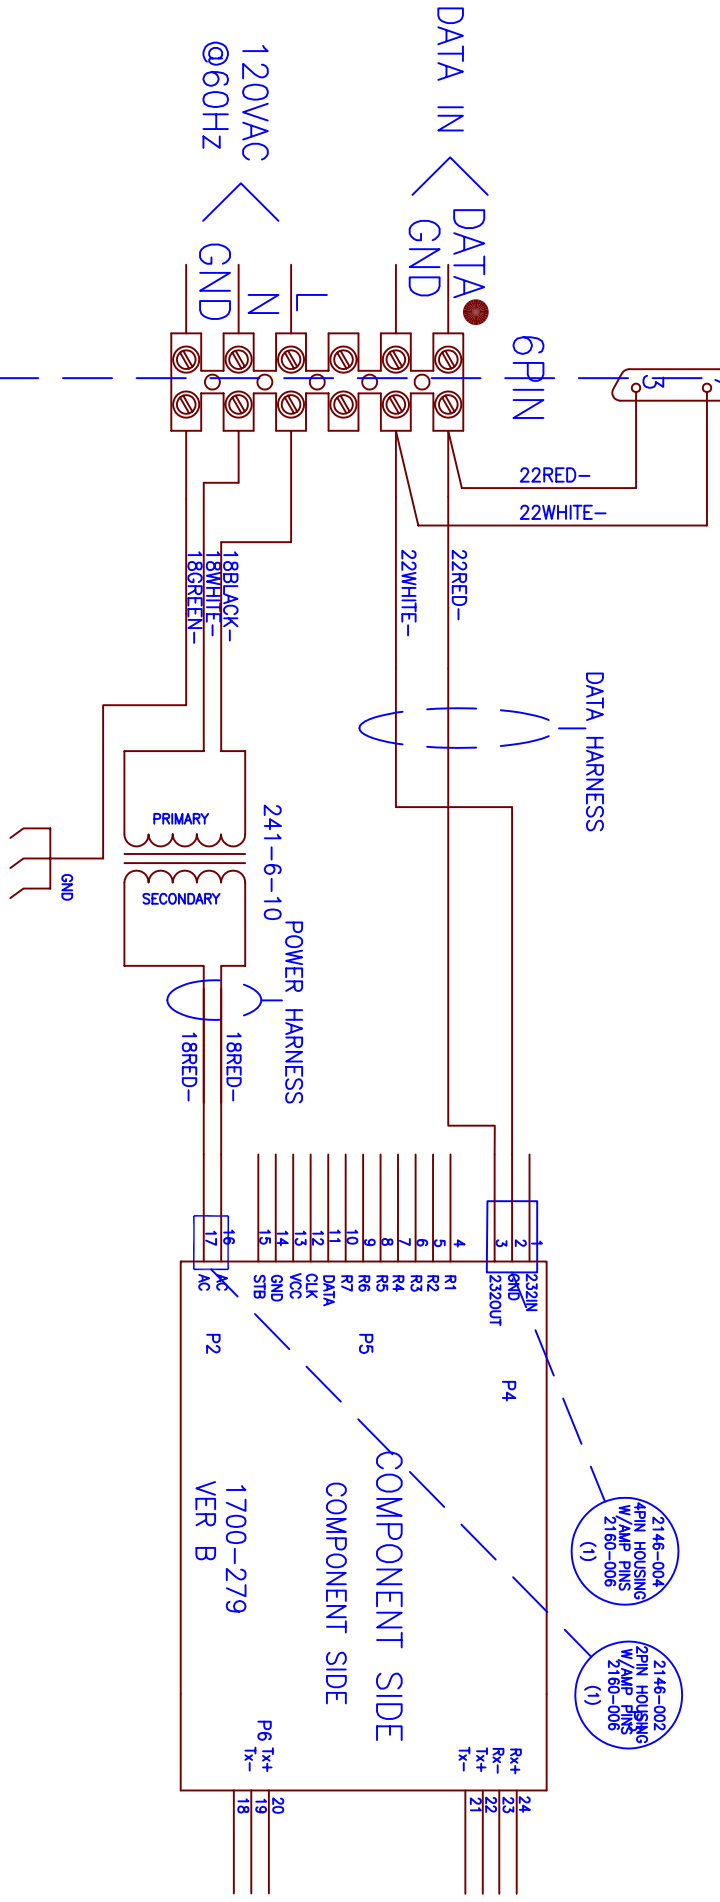

CUSTOMER WIRING → SHOP WIRING →

DB25 FEMALE

ED150-1-2411-N1

● -INDICATES SIDE OF TERMINAL BLOCK TO PLACE SHOP WIRES

APPENDIX B