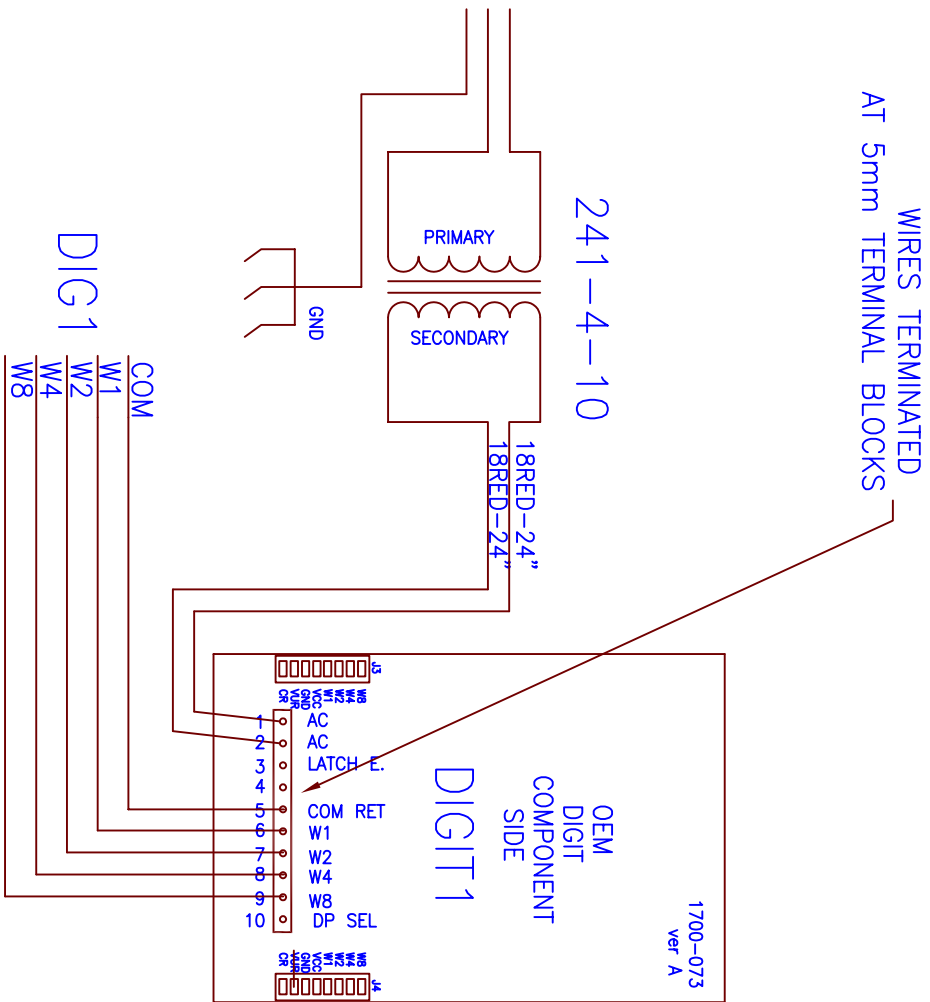

CUSTOMER
WIRING

SHOP
WIRING

120VAC@60Hz

LINECORD

APPENDIX B

DRAWN BY:
HENRY BILITZKI

ED400-114W-1D-N1

R:\WIRING\ED400-114W-1D-N1