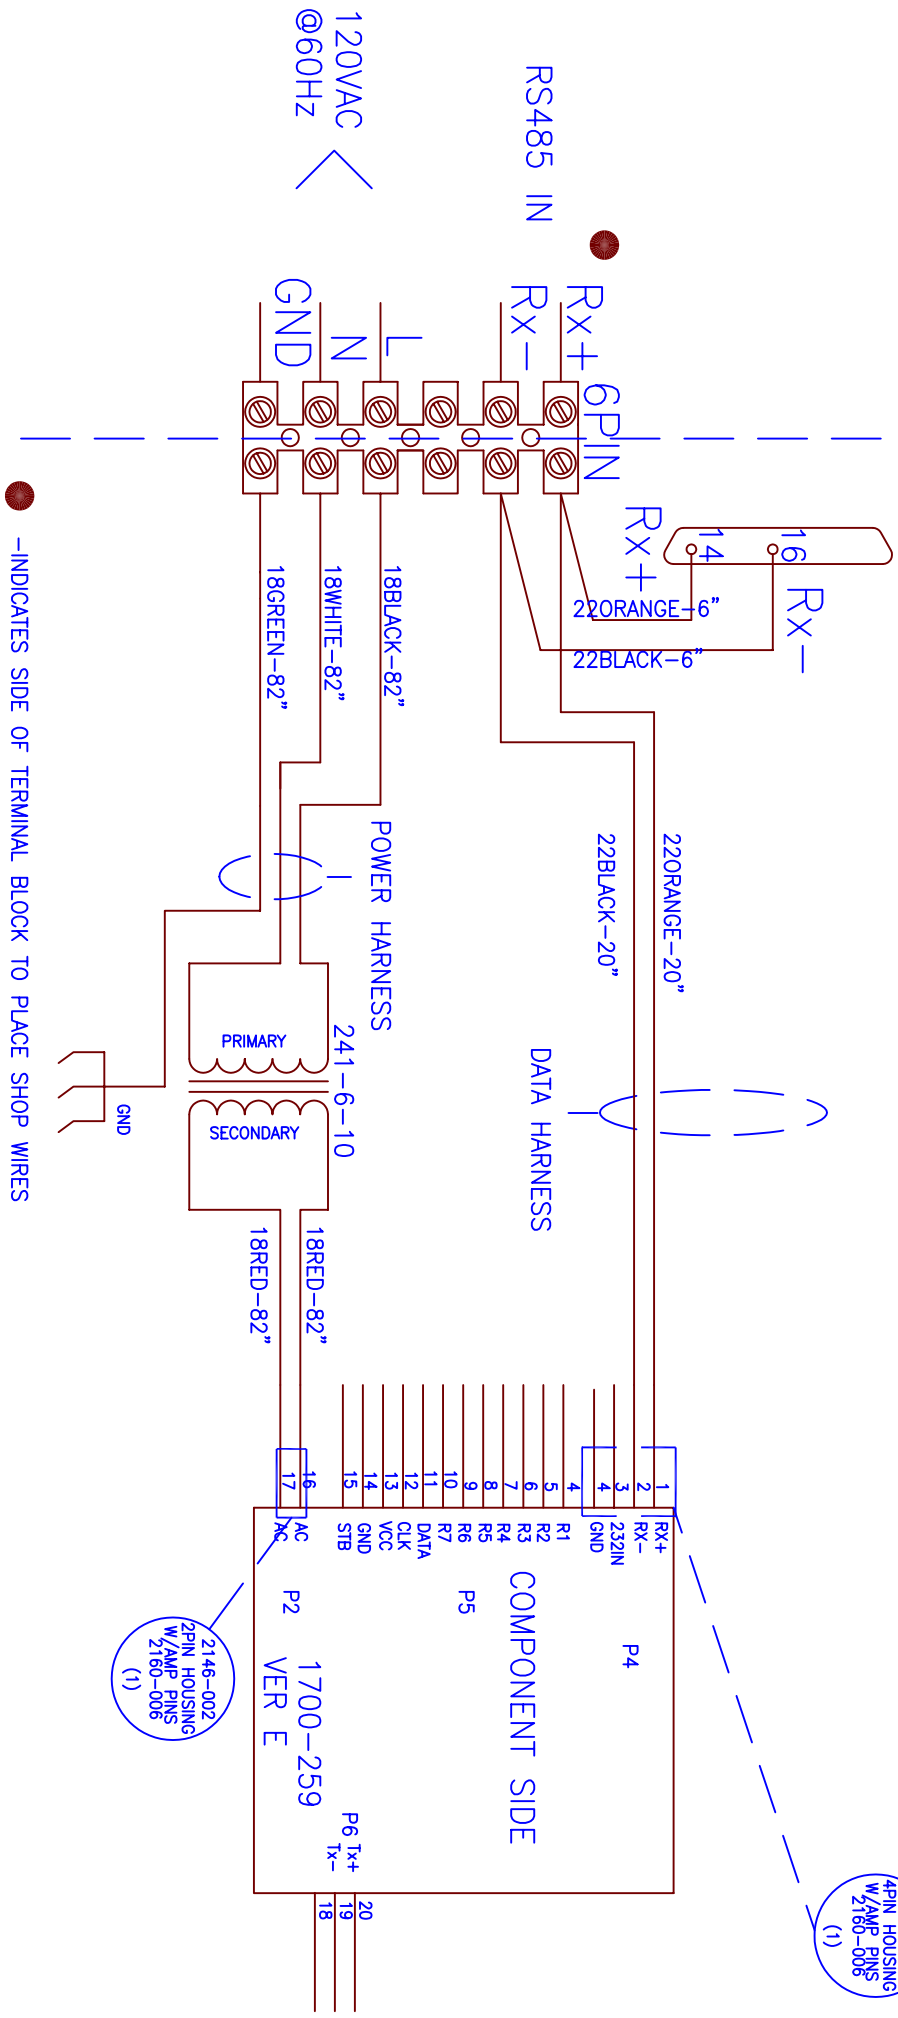

CUSTOMER WIRING | SHOP WIRING

DB25 FEMALE

ED100-1-2405-N1-SR2

-INDICATES SIDE OF TERMINAL BLOCK TO PLACE SHOP WIRES

APPENDIX B