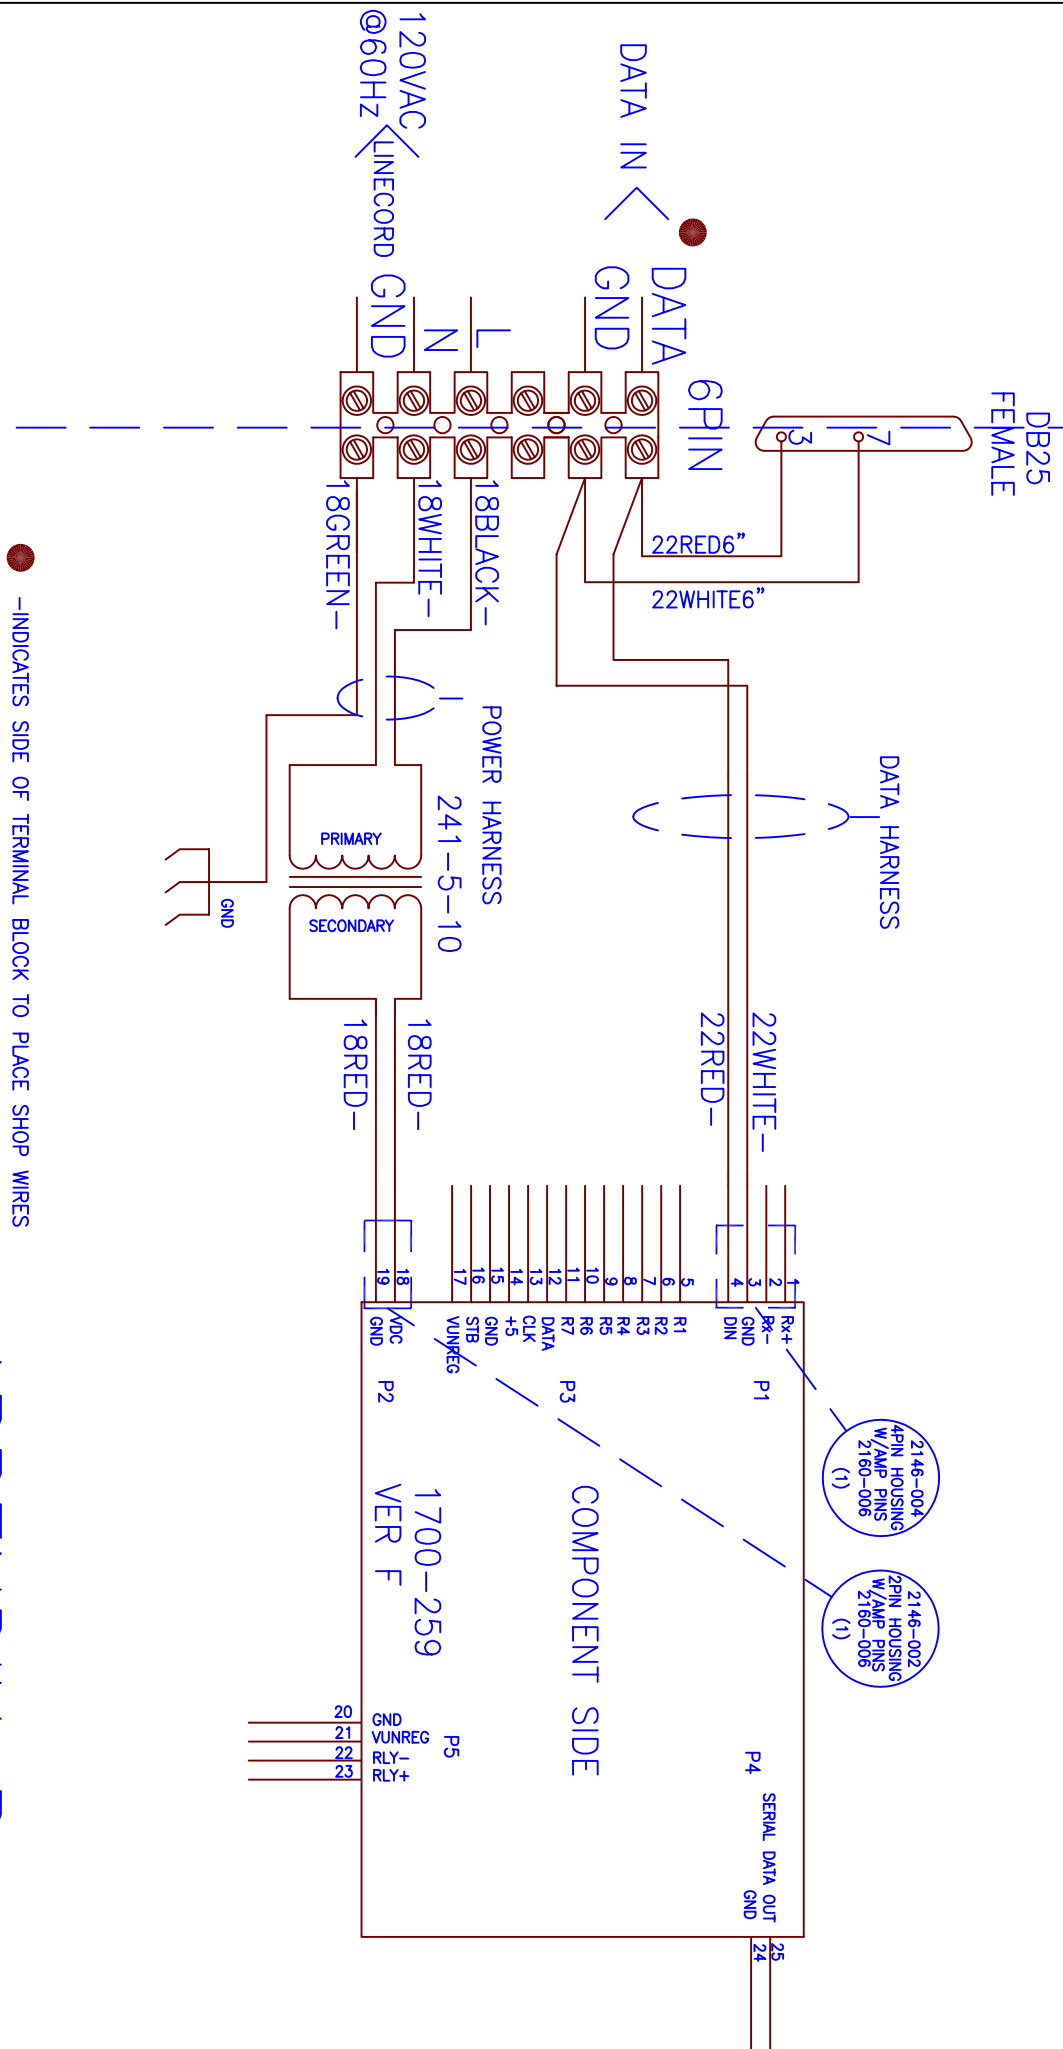

CUSTOMER SHOP
 ← WIRING WIRING →

ED050-1-2405-N1-SR1

● -INDICATES SIDE OF TERMINAL BLOCK TO PLACE SHOP WIRES

APPENDIX B

DRAWN BY:
HENRY BILITZKI

R:\WIRING\ED050-1-2405-N1-SR1