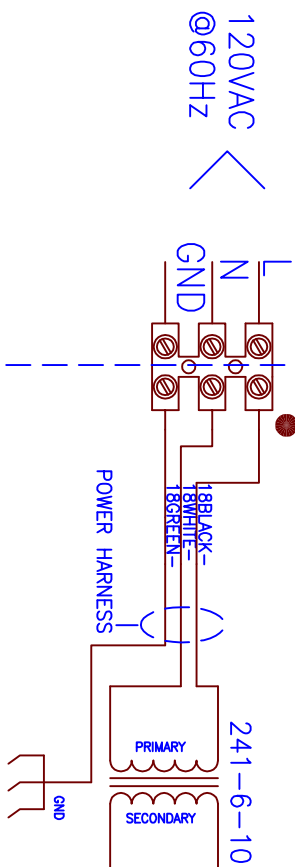

CUSTOMER WIRING ← SHOP WIRING →

INDICATES SIDE OF TERMINAL BLOCK TO PLACE SHOP WIRES

2146-002  
29PIN HOUSING  
W/AMP PINS  
2160-006  
(2)

2146-004  
49PIN HOUSING  
W/AMP PINS  
2160-006  
(1)

DRAWN BY:  
HENRY BILITZKI

R:\WIRING\EDXXXD-E-102-XD-N4