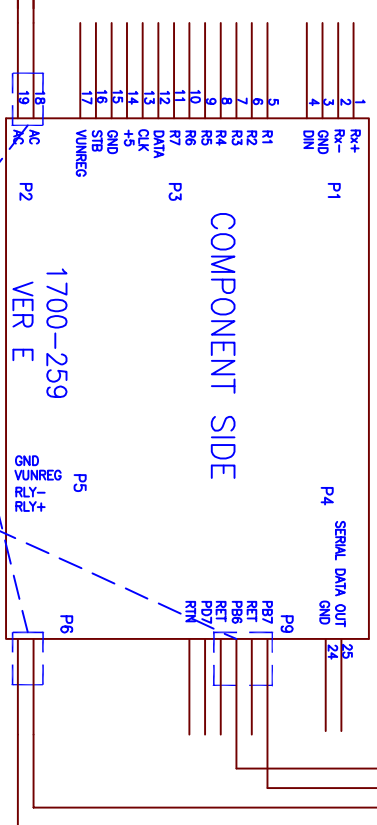

CUSTOMER WIRING ← SHOP WIRING →

INDICATES SIDE OF TERMINAL BLOCK TO PLACE SHOP WIRES

2146-002  
29PIN HOUSING  
W/AMP PINS  
2160-006  
(2)

2146-004  
49PIN HOUSING  
W/AMP PINS  
2160-006  
(1)

DRAWN BY:  
HENRY BILITZKI

R:\WIRING\EDXXXD-E-102-XD-N4