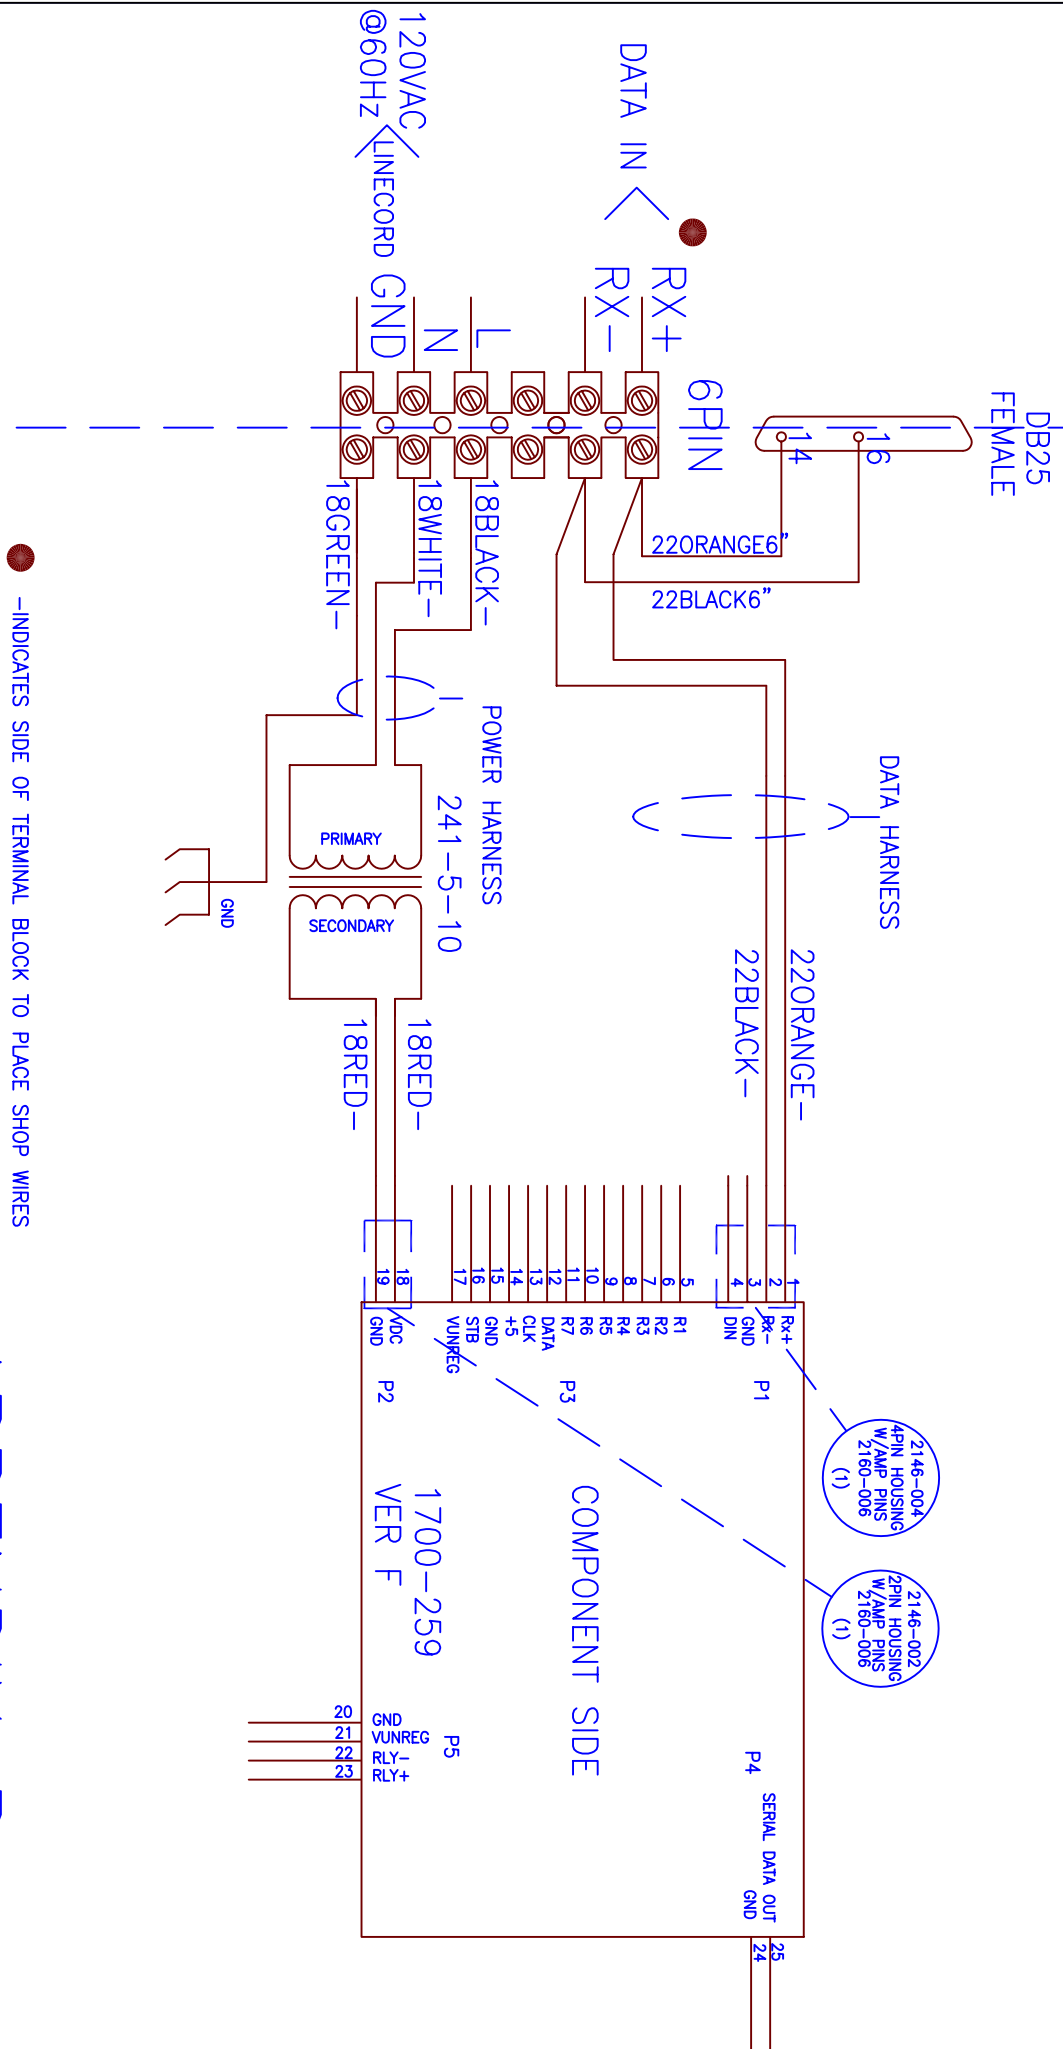

CUSTOMER SHOP  
 ← WIRING WIRING →

ED050-1-2005-N1-SR2

● -INDICATES SIDE OF TERMINAL BLOCK TO PLACE SHOP WIRES

# APPENDIX B

DRAWN BY:  
 HENRY BILITZKI

R:\WIRING\ED050-1-2005-N1-SR2