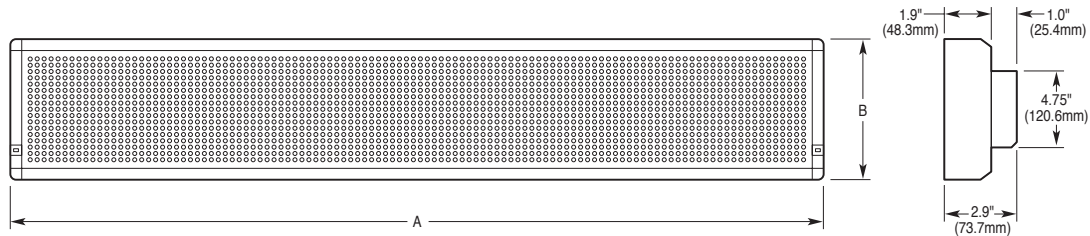

MESSAGE CENTERS & ANNUNCIATORS

TECHNICAL INFORMATION

Part No.	EDV111-3280-MC	EDV111-32120-MC	EDV111-32160-MC	EDV111-32240-MC	EDV111-32320-MC
Dimension A	26" (660.4mm)	40" (1016mm)	49" (1320.8mm)	73" (1854.2mm)	96" (2438.4mm)
Dimension B	11" (279.4mm)	11" (279.4mm)	11" (279.4mm)	11" (279.4mm)	11" (279.4mm)