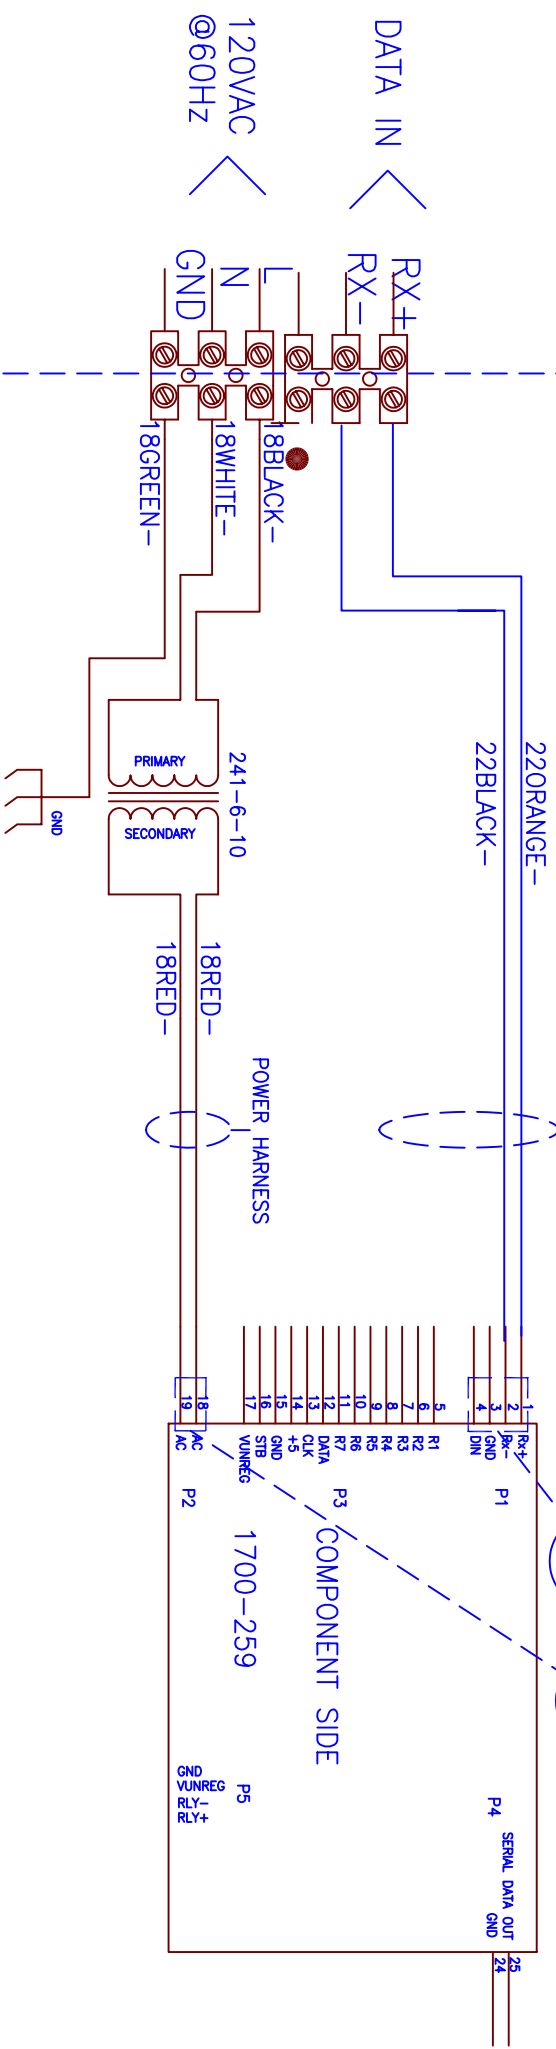

CUSTOMER WIRING →

SHOP WIRING →

ED050-E-2005-N4-SR2

● -INDICATES SIDE OF TERMINAL BLOCK TO PLACE SHOP WIRES

# APPENDIX B

12/28/98

DRAWN BY:  
ZBIGNIEW JAKUBCZAK

R:\WIRING\ED050-E-2005-N4-SR2