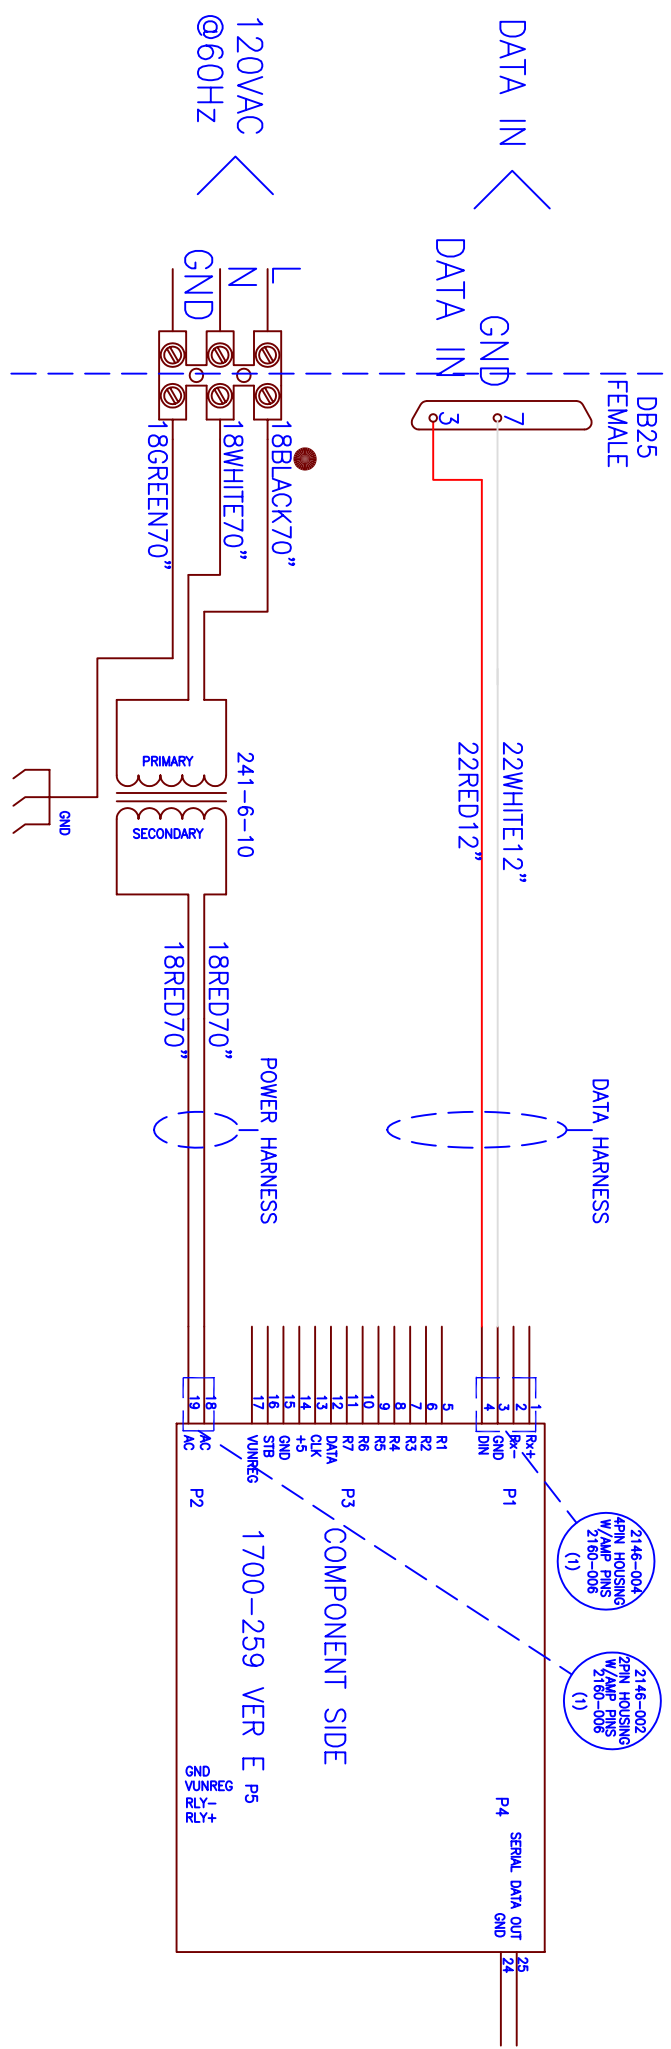

CUSTOMER WIRING → SHOP WIRING →

ED100-1-1605-N1-SR1

-INDICATES SIDE OF TERMINAL BLOCK TO PLACE SHOP WIRES

APPENDIX B

12/28/98

DRAWN BY:
HENRY BILITZKI

R:\WIRING\ED100-1-1605-N1-SR1